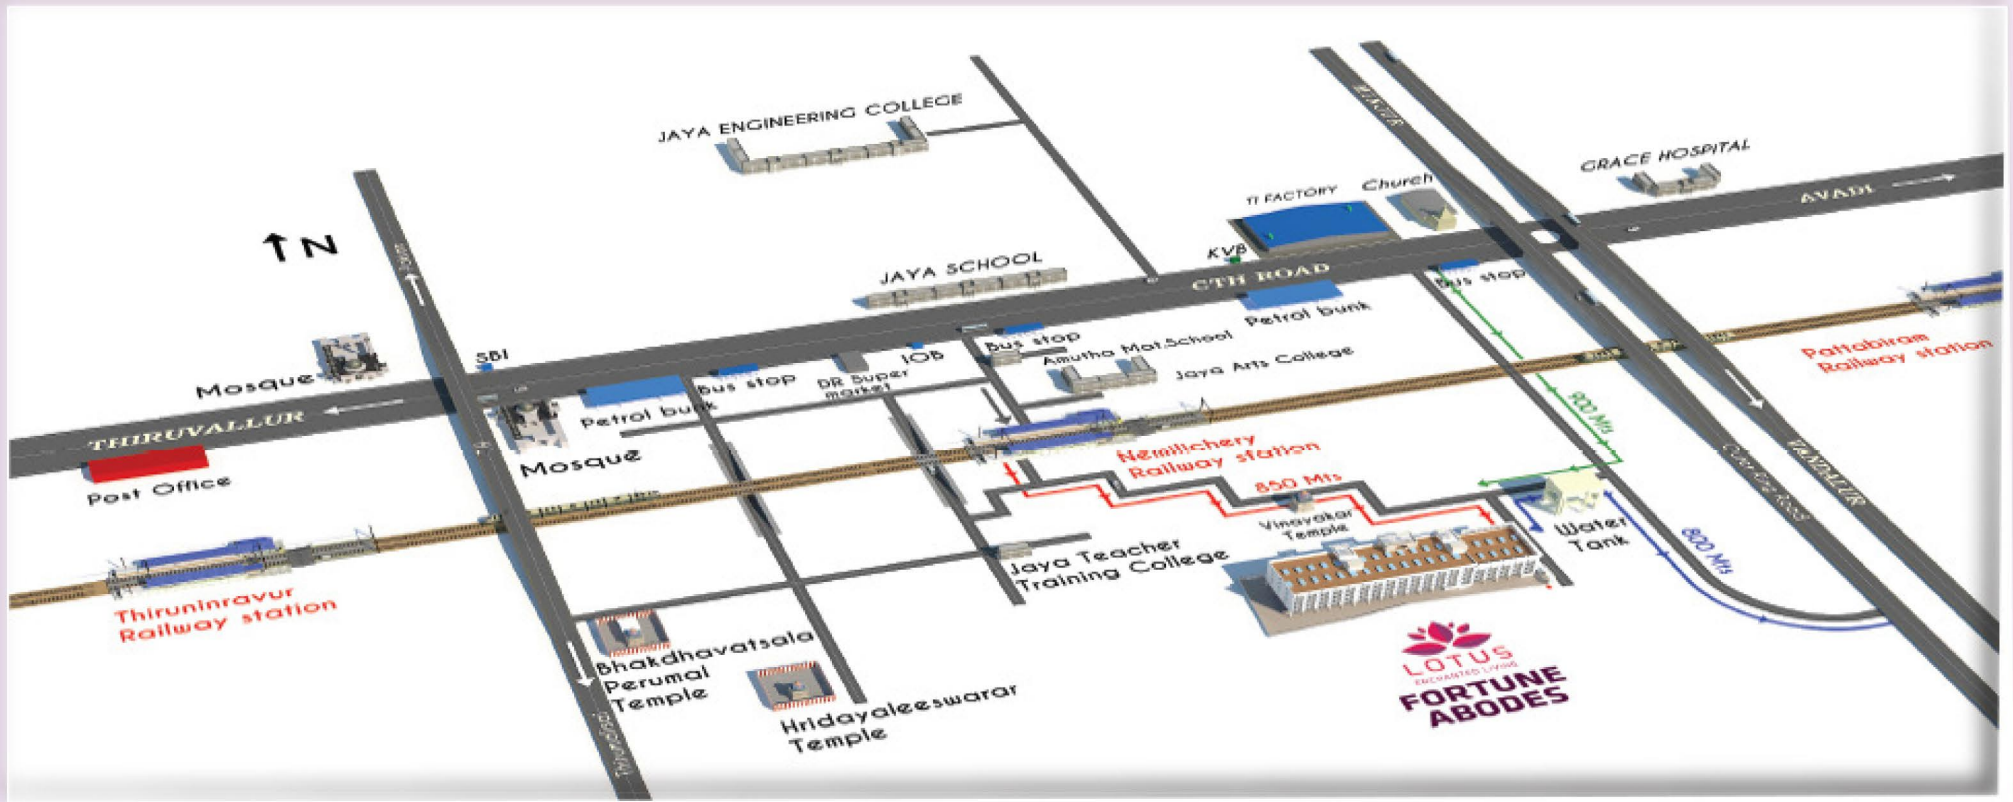

KEY PLAN

SALIENT FEATURES

- 850m from Nemilichery railway station - 10 mins walk
- 800m from ORR - Outer ring road - 8 mins walk
- 900m from CTH road - Bus stop - 12 mins walk